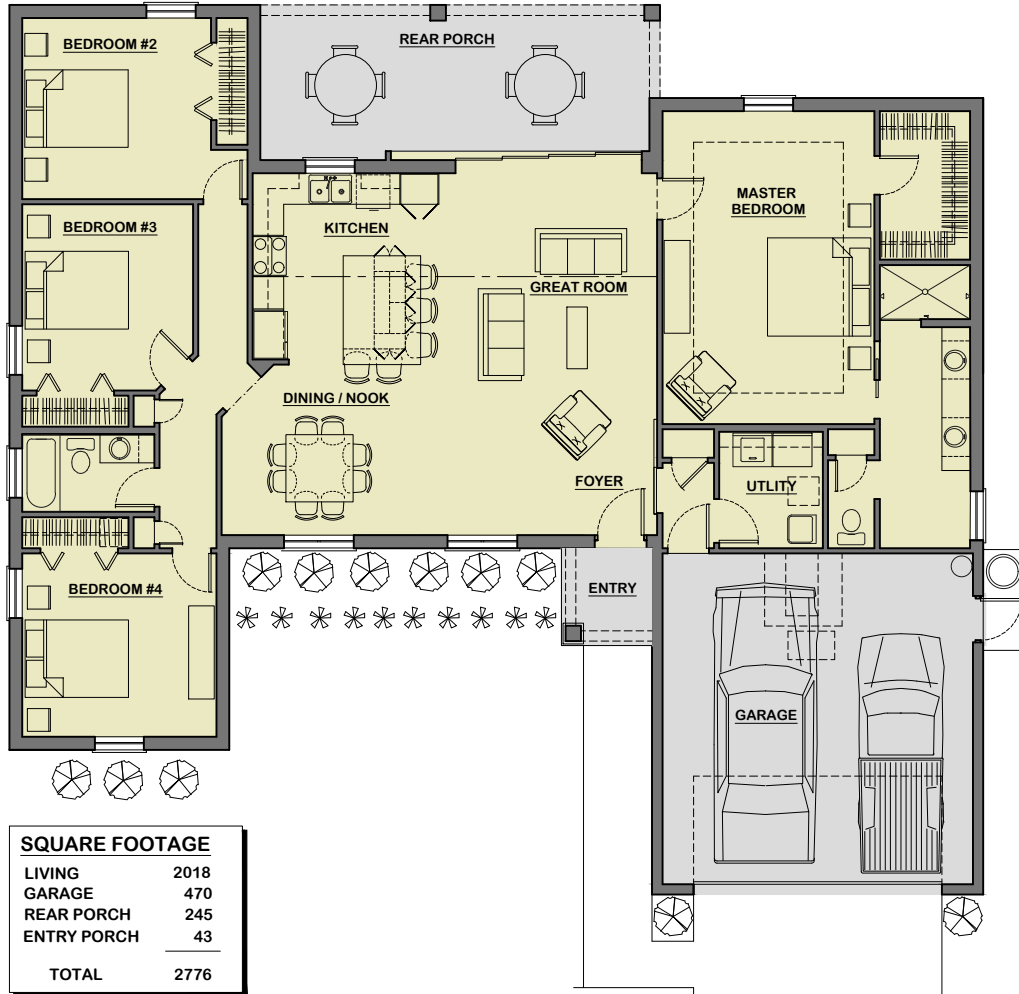

THE STERLING

4 BEDROOM - 2 BATH 2018
ELEVATION A

Plans & elevations shown are conceptual and the context of this brochure is deemed reliable but NOT guaranteed. Room sizes and or dimensions shown are approximate. Please see construction drawings for specific details. Trademark Homes reserves the right to change prices, plans and specifications with out prior notice or obligation. Designs depicted in this brochure are the property of Trademark Homes and may not be used or reproduced without permission. Copyright C 2018 Trademark Building Group, LLC. Dba Trademark Homes