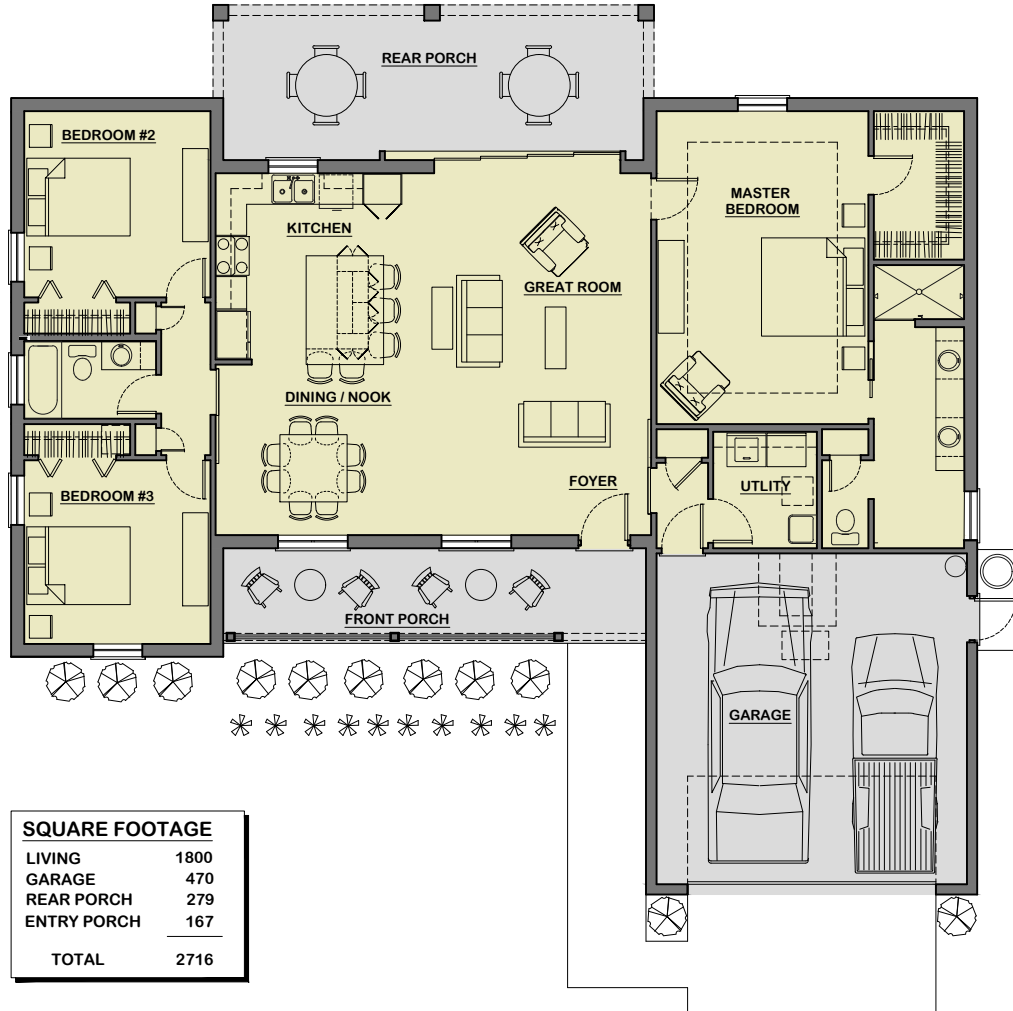

THE STERLING

3 BEDROOM - 2 BATH 1800
ELEVATION C

Plans & elevations shown are conceptual and the context of this brochure is deemed reliable but NOT guaranteed. Room sizes and or dimensions shown are approximate. Please see construction drawings for specific details. Trademark Homes reserves the right to change prices, plans and specifications with out prior notice or obligation. Designs depicted in this brochure are the property of Trademark Homes and may not be used or reproduced without permission. Copyright C 2018 Trademark Building Group, LLC. Dba Trademark Homes