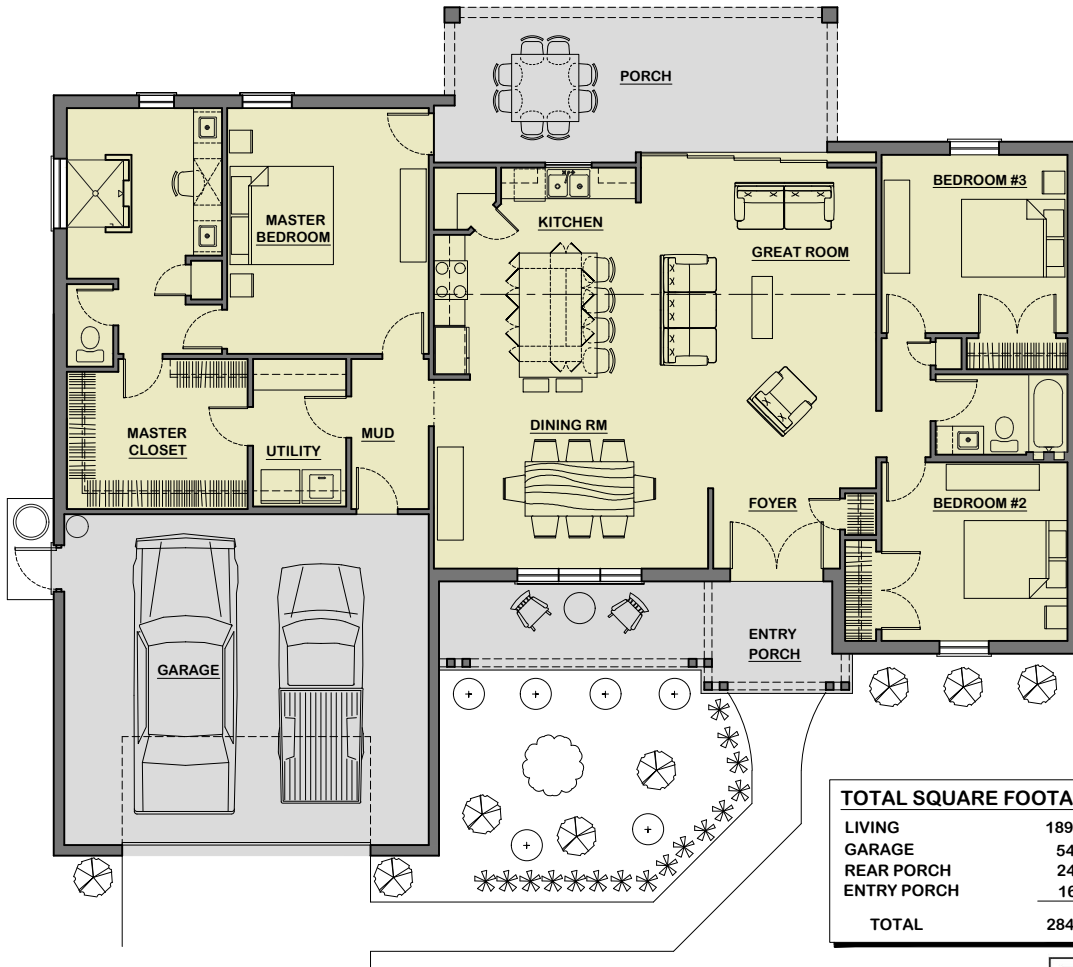

THE ESSEX
 3 BEDROOM - 2 BATH 1893
 ELEVATION C
 KITCHEN REAR

Plans & elevations shown are conceptual and the context of this brochure is deemed reliable but NOT guaranteed. Room sizes and or dimensions shown are approximate. Please see construction drawings for specific details. Trademark Homes reserves the right to change prices, plans and specifications with out prior notice or obligation. Designs depicted in this brochure are the property of Trademark Homes and may not be used or reproduced without permission. Copyright C 2018 Trademark Building Group, LLC. Dba Trademark Homes