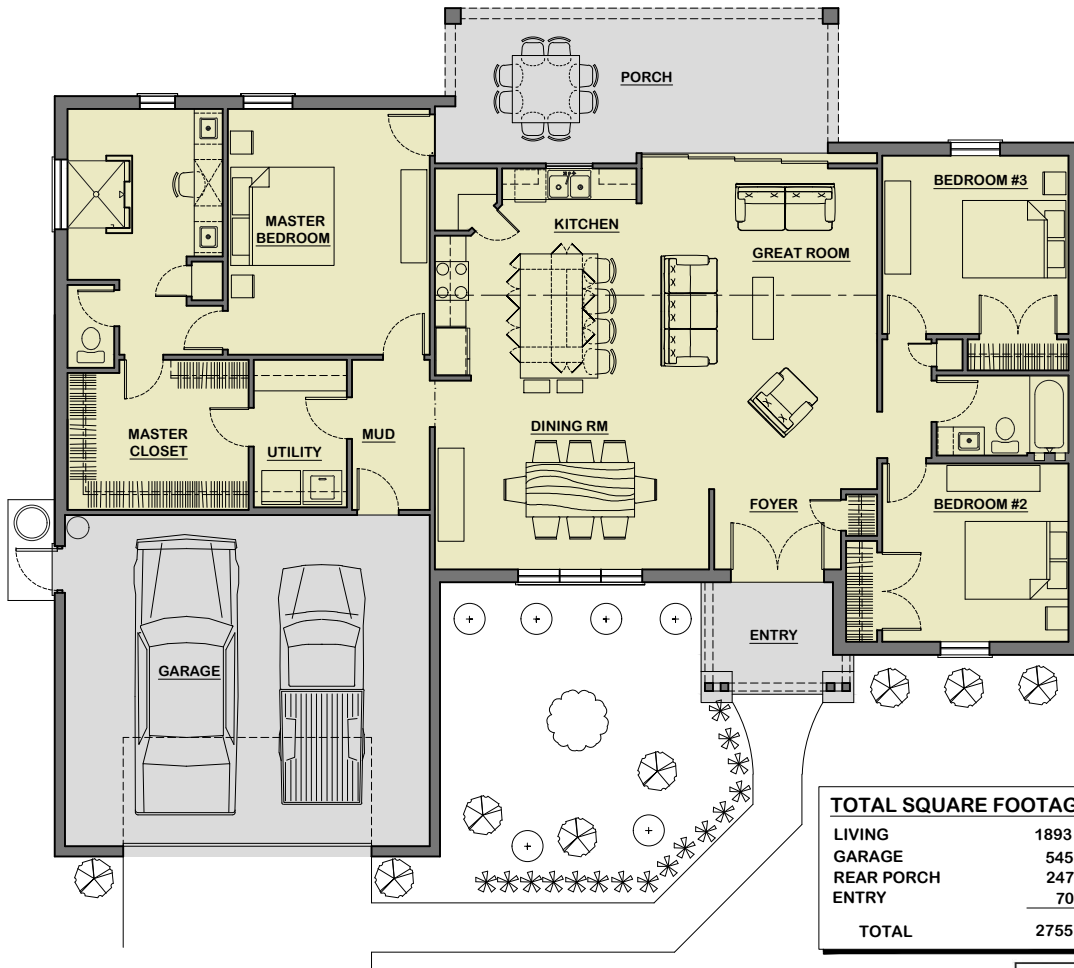

THE ESSEX
 3 BEDROOM - 2 BATH 1893
 ELEVATION B
 KITCHEN REAR

Plans & elevations shown are conceptual and the context of this brochure is deemed reliable but NOT guaranteed. Room sizes and or dimensions shown are approximate. Please see construction drawings for specific details. Trademark Homes reserves the right to change prices, plans and specifications with out prior notice or obligation. Designs depicted in this brochure are the property of Trademark Homes and may not be used or reproduced without permission. Copyright C 2018 Trademark Building Group, LLC. Dba Trademark Homes