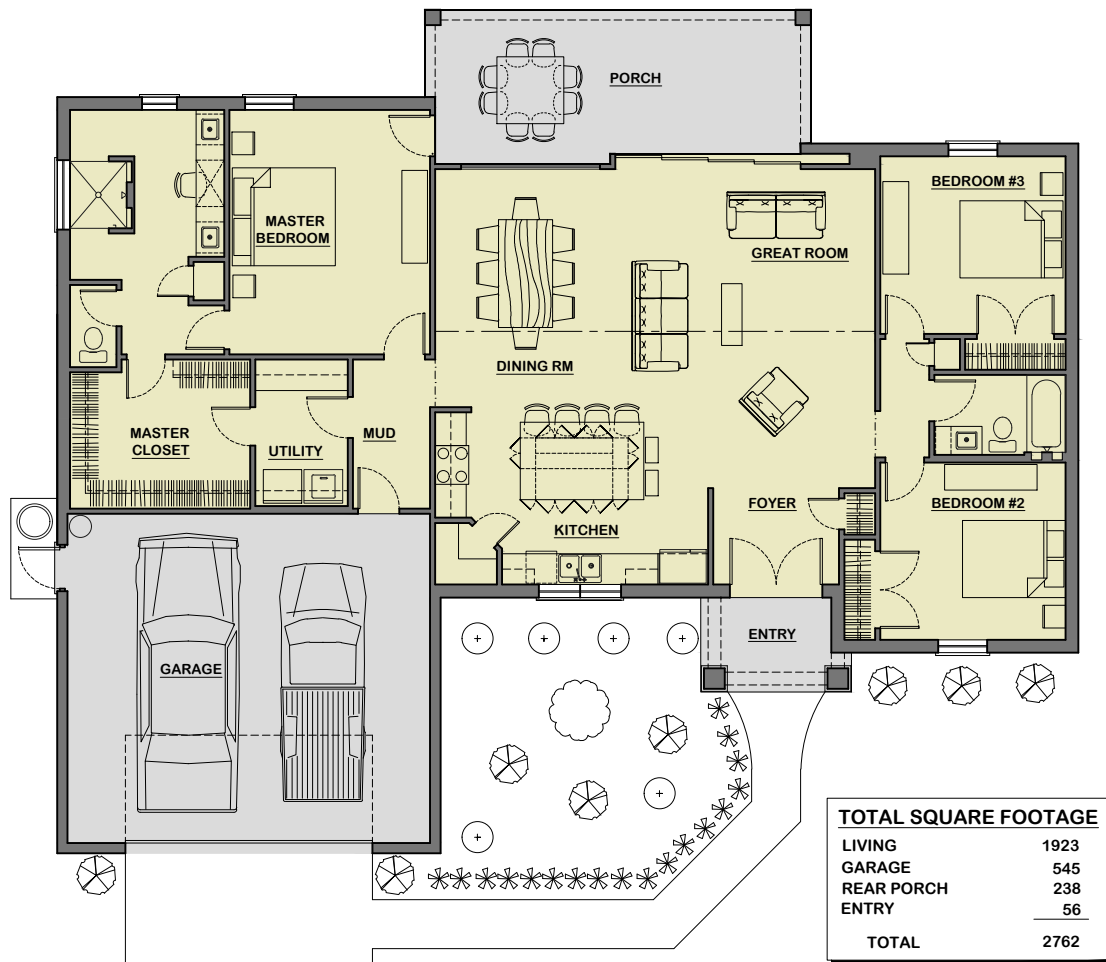

THE ESSEX
 3 BEDROOM - 2 BATH 1923
 ELEVATION A
 KITCHEN FRONT

Plans & elevations shown are conceptual and the context of this brochure is deemed reliable but NOT guaranteed. Room sizes and or dimensions shown are approximate. Please see construction drawings for specific details. Trademark Homes reserves the right to change prices, plans and specifications with out prior notice or obligation. Designs depicted in this brochure are the property of Trademark Homes and may not be used or reproduced without permission.
 Copyright C 2018 Trademark Building Group, LLC. Dba Trademark Homes